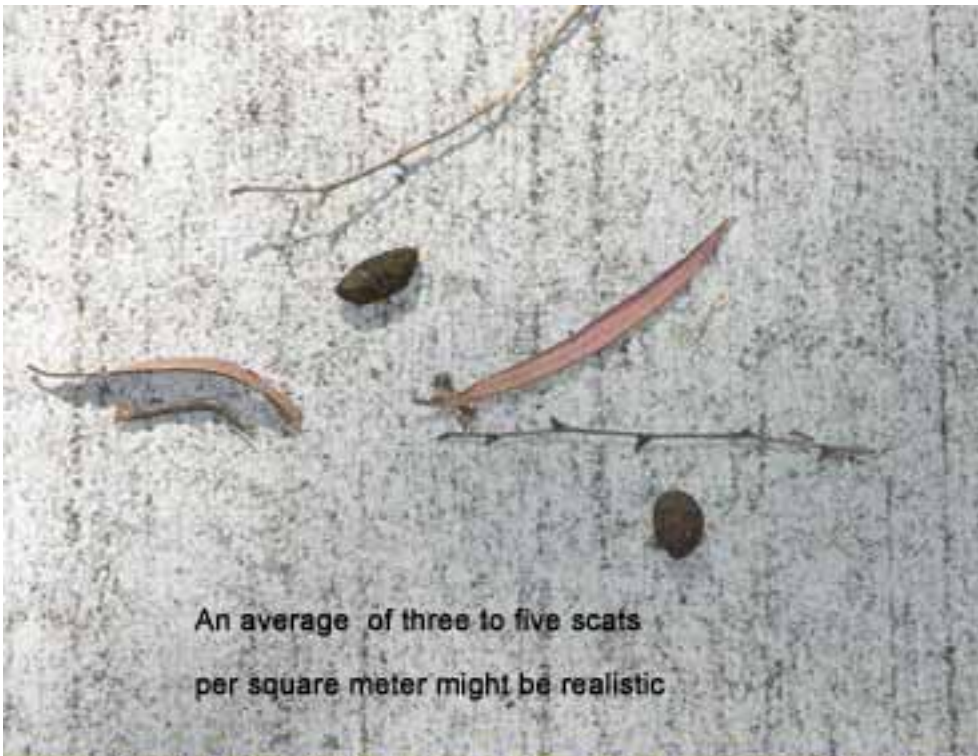

One of the two gates at the ends of the walkway

Uta counted eight dreys

There are holes like this - foxes?

A square of about 120x120 m is fenced like this

Most of the trees have a size like this

But there are mature trees too

There are ca. 150 m walkway from gate to gate

A nice place for a rest

An average of three to five scats per square meter might be realistic

there is quite a bit of litter around

A few patches of Understory

A fallen Tree across the walkway