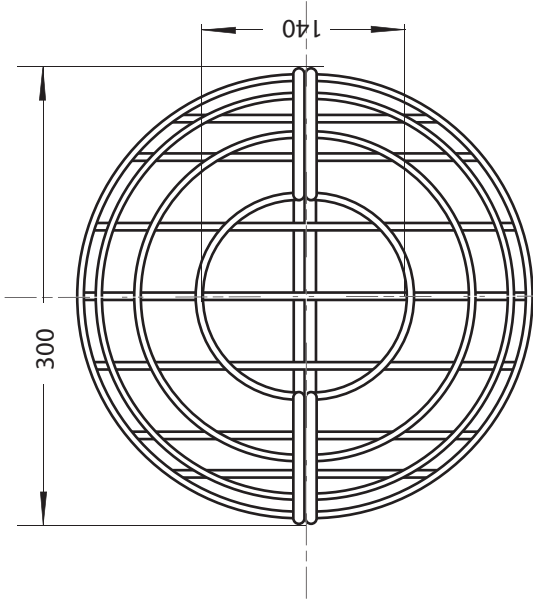

Possum Centre Busselton Inc.

Design:

Scale:

1 : 5

**Nestbox (Timber)**  
for Ringtail Possums

Possum Centre Busselton Inc.

Design:

Scale:

1 : 5

**Nestbox (Timber)**  
for Ringtail Possums

Possum Centre Busselton Inc.

Design:

Scale:

1 : 5

**Artificial Drey**  
for Ringtail Possums